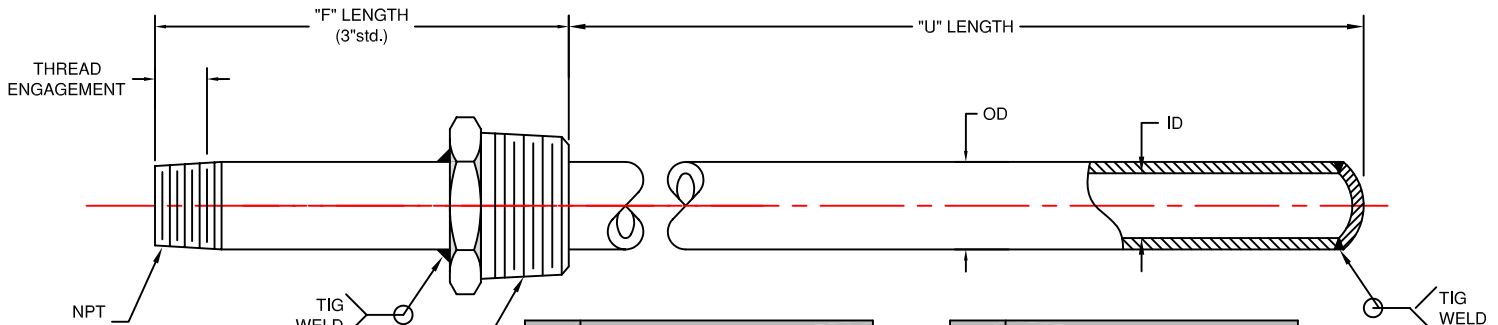

PROTECTION TUBES

CODE	PROTECTION TUBE TYPE		TUBE SCHEDULE (INSIDE DIAMETER)			
	TUBE SIZE	OD	1/4"NPT	1/2"NPT	3/4"NPT	1"NPT
51	1/4" NPS	0.540	0.364	0.622	0.824	1.049
52	1/2" NPS	0.840	0.302	0.546	0.742	0.957
53	3/4" NPS	1.050	N/A	0.464	0.612	0.815
54	1" NPS	1.315	N/A	N/A	0.434	0.599

53-40-Q-36

CODE	WELL MATERIAL
P	304 STAINLESS STEEL
Q	310 STAINLESS STEEL
R	316 STAINLESS STEEL
PLorRL	304or316 S. S. (LOW CARBON)
N	CARBON STEEL
J	INCONEL 600
H	HASTELLOY C276

CODE	"P" LENGTH
	IN INCHES

611-80-R-3-48(N)

CODE	TUBE SCHEDULE (INSIDE DIAMETER)			
	1/4"NPT	1/2"NPT	3/4"NPT	1"NPT
40	0.364	0.622	0.824	1.049
80	0.302	0.546	0.742	0.957
160	N/A	0.464	0.612	0.815
XXS	N/A	N/A	0.434	0.599

CODE	"U" LENGTH
	IN INCHES

CODE	"F" LENGTH
	IN INCHES (3" STD.)

CAP & CHAIN

Prevent foreign matter from entering protection tubes when not in use. Caps are available in Brass or Stainless Steel. A captive chain is attached to prevent loss.