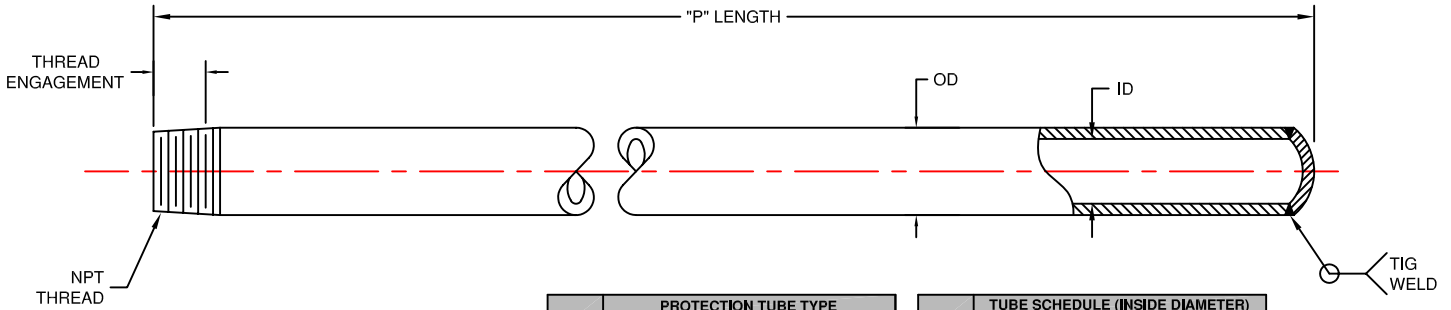

PROTECTION TUBES

CODE	PROTECTION TUBE TYPE		TUBE SCHEDULE (INSIDE DIAMETER)			
	TUBE SIZE	OD	1/4"NPT	1/2"NPT	3/4"NPT	1"NPT
51	1/4" NPS	0.540	0.364	0.622	0.824	1.049
52	1/2" NPS	0.840	0.302	0.546	0.742	0.957
53	3/4" NPS	1.050	N/A	0.464	0.612	0.815
54	1" NPS	1.315	N/A	N/A	0.434	0.599

53-40-Q-36

CODE	WELL MATERIAL
P	304 STAINLESS STEEL
Q	310 STAINLESS STEEL
R	316 STAINLESS STEEL
PLorRL	304or316 S. S. (LOW CARBON)
N	CARBON STEEL
J	INCONEL 600
H	HASTELLOY C276

CODE	"P" LENGTH
	IN INCHES

611-80-R-3-48(N)

CODE	TUBE SCHEDULE (INSIDE DIAMETER)			
	1/4"NPT	1/2"NPT	3/4"NPT	1"NPT
40	0.364	0.622	0.824	1.049
80	0.302	0.546	0.742	0.957
160	N/A	0.464	0.612	0.815
XXS	N/A	N/A	0.434	0.599

CODE	"U" LENGTH
	IN INCHES

CODE	"F" LENGTH
	IN INCHES (3" STD.)

CAP & CHAIN

Prevent foreign matter from entering protection tubes when not in use. Caps are available in Brass or Stainless Steel. A captive chain is attached to prevent loss.